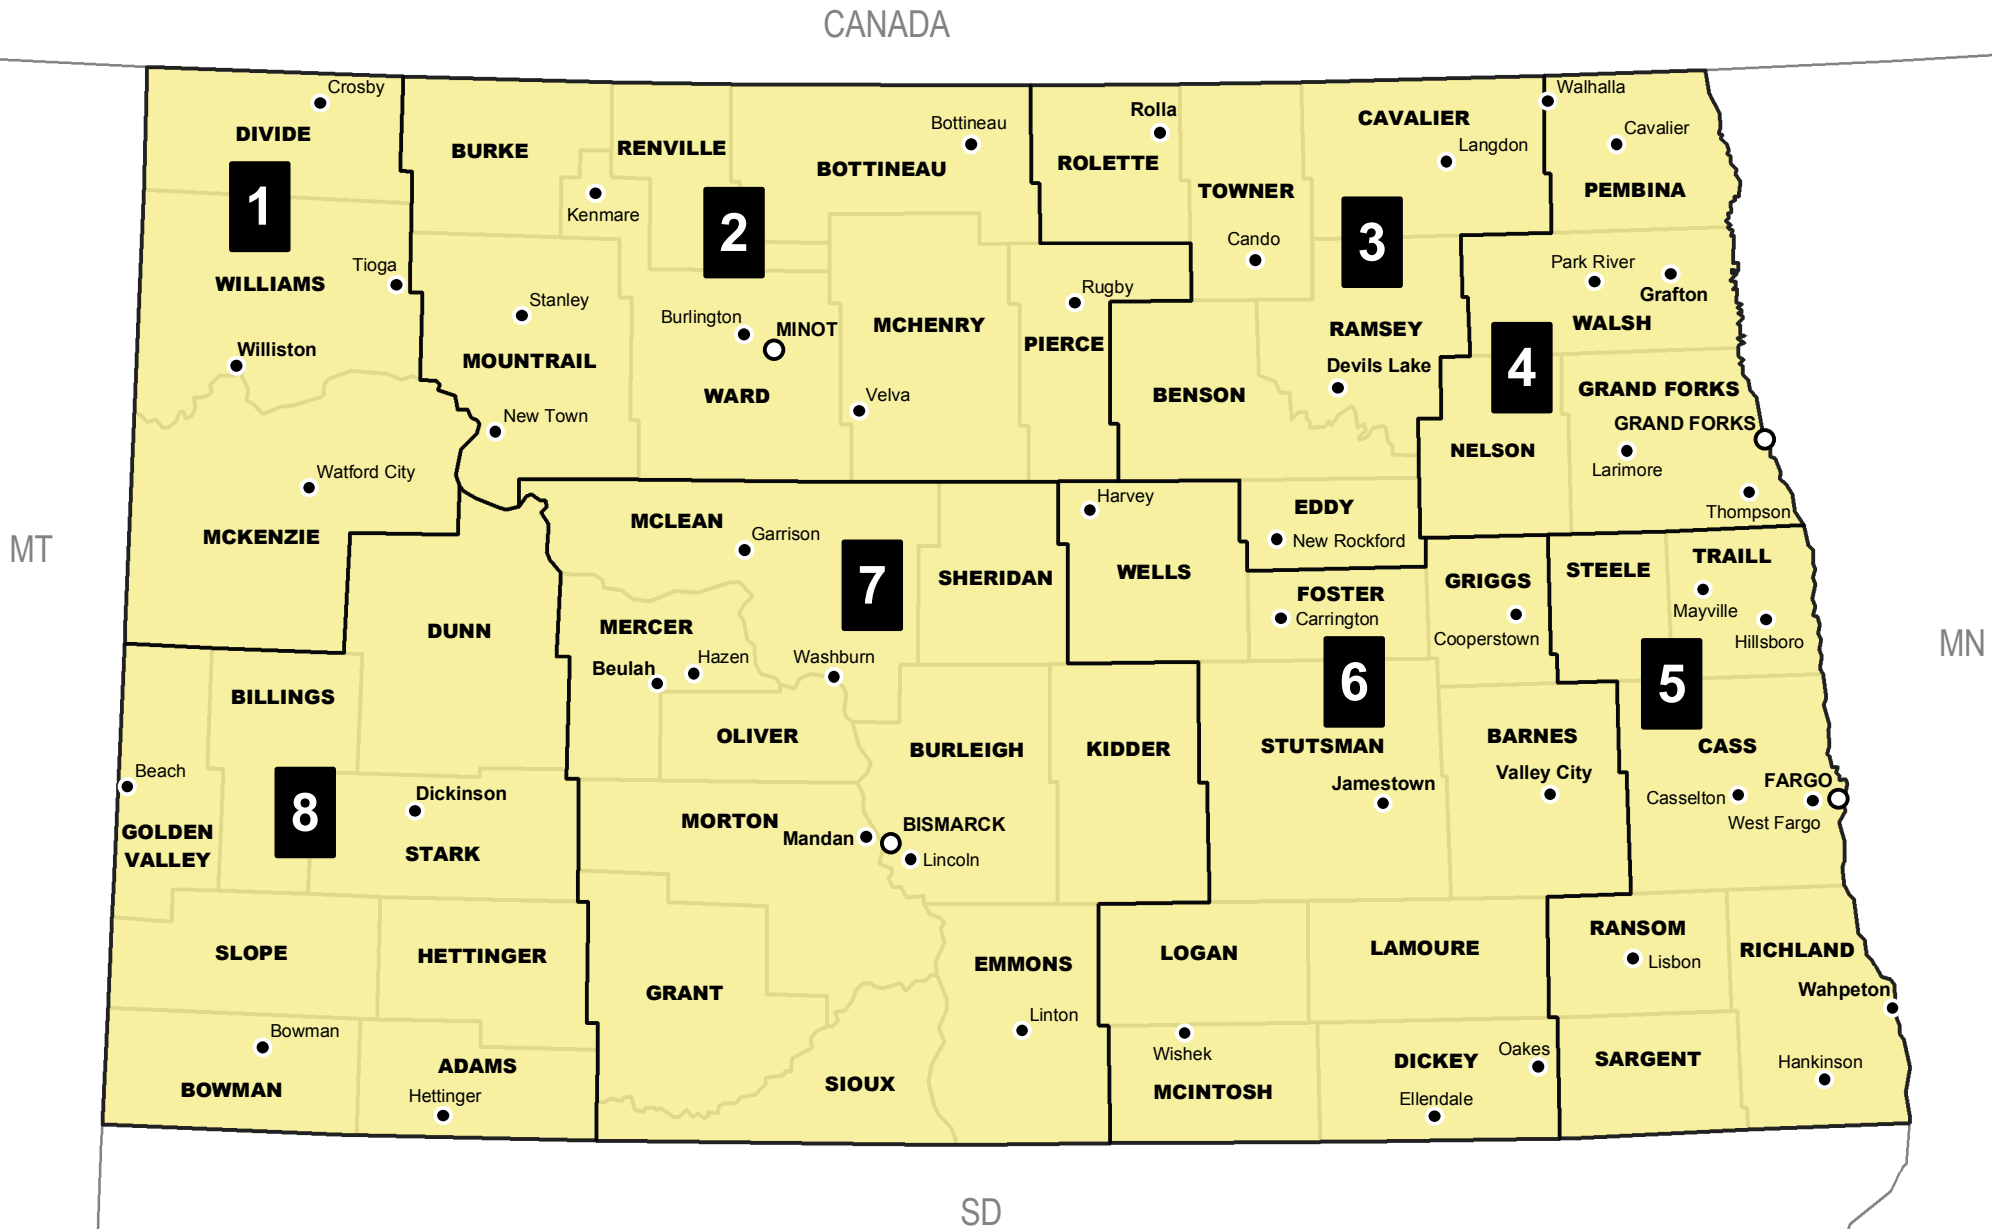

NORTH DAKOTA REFERENCE MAPS

Planning Regions

Source: Labor Market Information Center, Job Service North Dakota